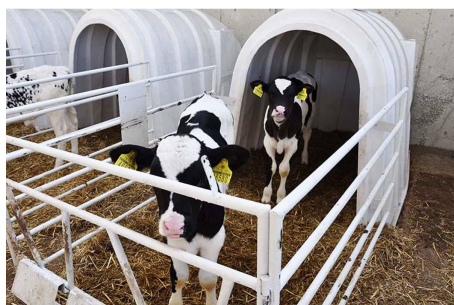

AB GROUP

Calf Hutch M2

Podstawowe informacje

Cena netto:	2 200 PLN
Marka	AB Group
Rok produkcji	2026

Dane Szczegółowe

Lokalizacja	Rzędziany
Lokalizacja, kraj/państwo	Poland
Cena netto	2200
Waluta	PLN
Waga transportowa [kg]	85