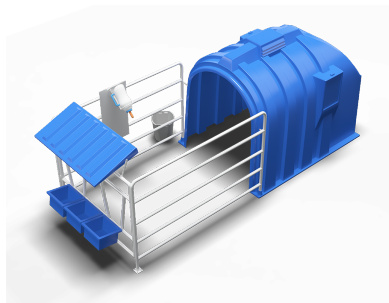

AB GROUP

Calf Hutch M2

Podstawowe informacje

Cena netto:	2 200 PLN
Marka	AB Group
Rok produkcji	2026

Dane Szczegółowe

Lokalizacja	Rzędziany
Lokalizacja, kraj/państwo	Poland
Cena netto	2200
Waluta	PLN
Waga transportowa [kg]	85