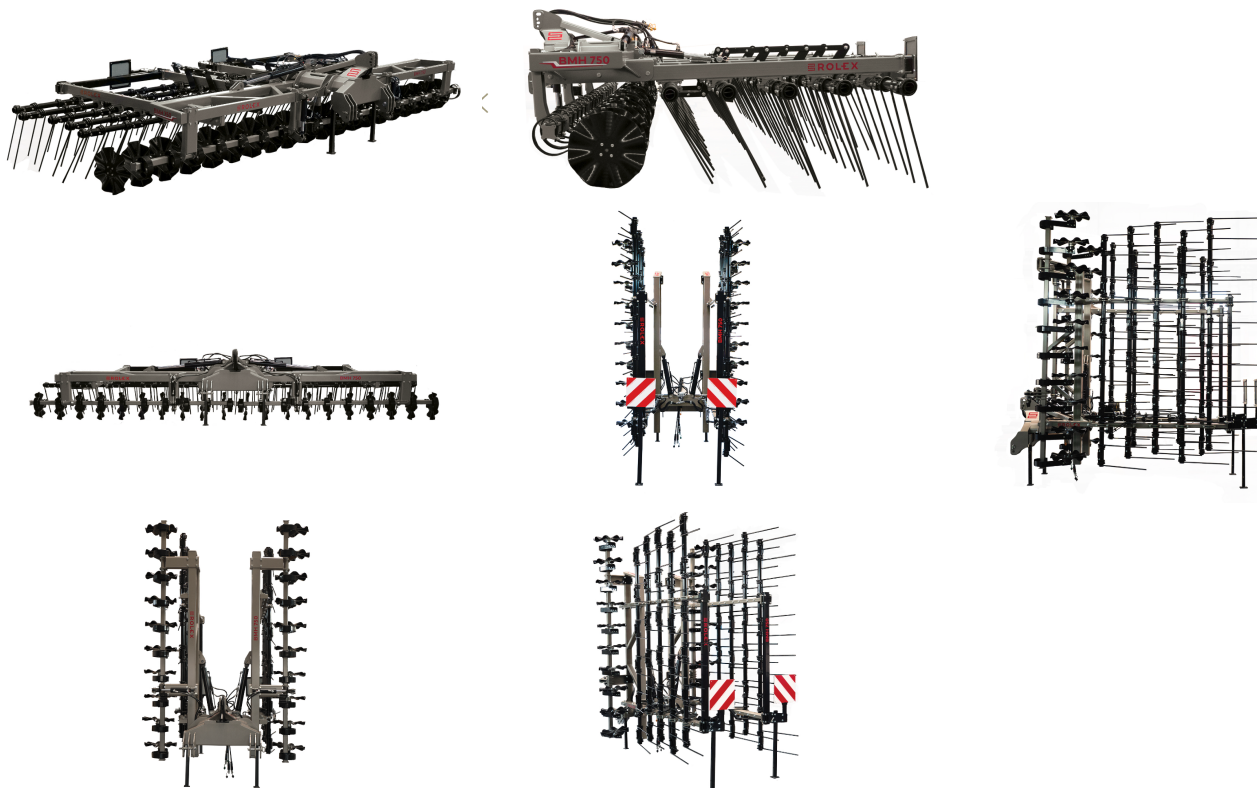

## **Rol-ex erpice per pacciamatura 5m**

VAT [%] 23,00

Waga transportowa [kg] 1300

Gwarancja [miesiące] 12

**Dodatkowe informacje:**

Roll-ex mulch harrow BMH 5 m

- five rows of tines
- hydr. adjusting of the tines
- number of tines 40
- weight 1300 kg
- power demand 85 - 115 hp

Additional options:

- a row of cutting discs - diam. 520 mm with hydraulic adjustment of the working depth,
- maintenance-free hubs
- lighting
- stand for the seeder

EXPORT: ONLY THE NET AMOUNT NEED TO PAID (with valid EU- VAT number)/ TRANSPORTATION WORLDWIDE POSSIBLE at good conditions. Offer valid while stocks last.