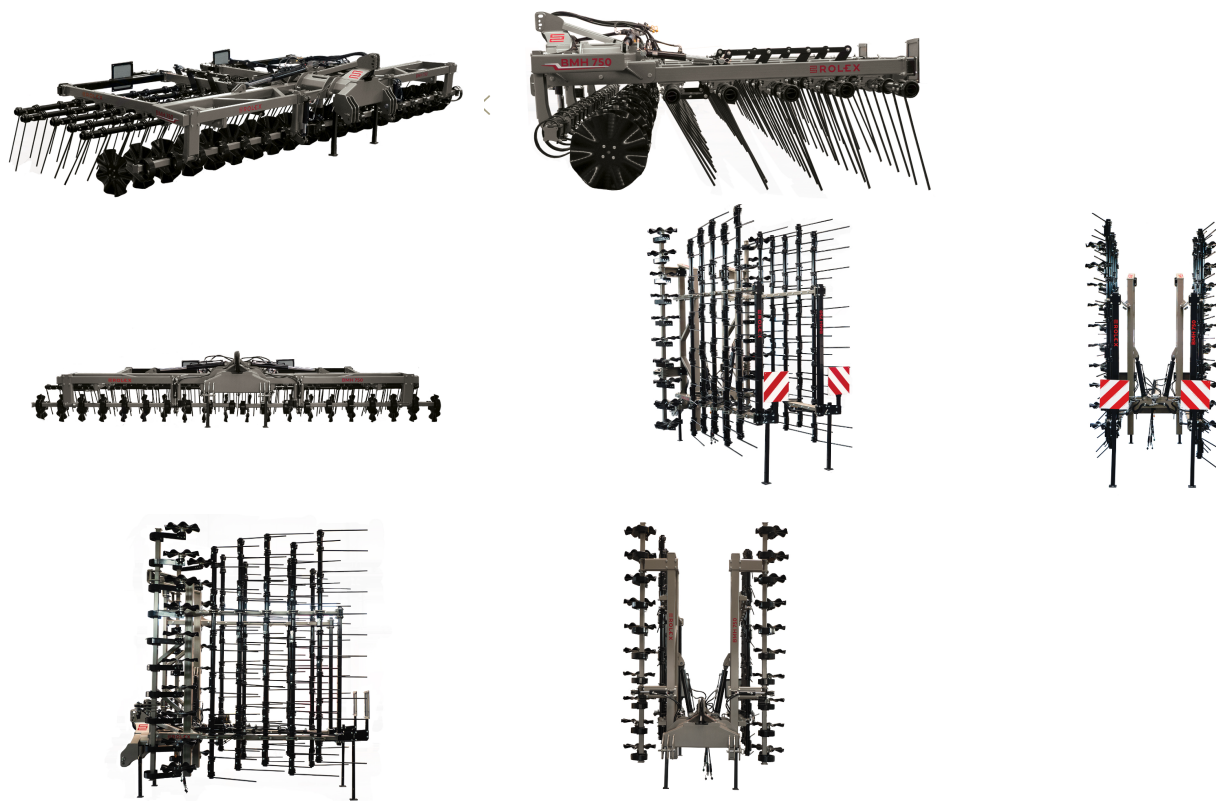

## **Rol-ex mulcząca borona 5m**

VAT [%] 23,00

Waga transportowa [kg] 1300

Gwarancja [miesiące] 12

**Dodatkowe informacje:**

Roll-ex mulch harrow BMH 5 m

- five rows of tines
- hydr. adjusting of the tines
- number of tines 40
- weight 1300 kg
- power demand 85 - 115 hp

Additional options:

- a row of cutting discs - diam. 520 mm with hydraulic adjustment of the working depth,
- maintenance-free hubs
- lighting
- stand for the seeder

EXPORT: ONLY THE NET AMOUNT NEED TO PAID (with valid EU- VAT number)/ TRANSPORTATION WORLDWIDE POSSIBLE at good conditions. Offer valid while stocks last.