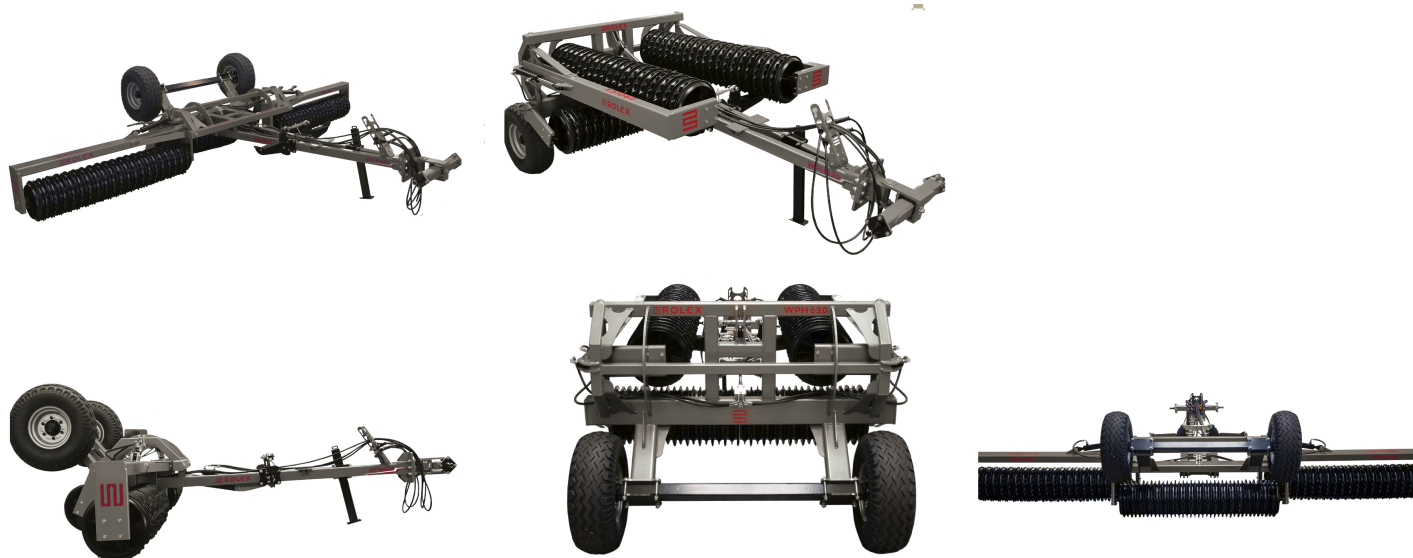

## Rouleau Cambridge 500mm

### Podstawowe informacje

Cena netto:	35 000 PLN
Marka	Rol-ex
Rok produkcji	2024
Kraj produkcji	PL

## Rol-ex hydraulically folded seed roller WPH, 4.5 m

- width 4.5 m
- weight 2280 kg
- power demand 80-110 hp
- drawbar with torsion beam
- support foot
- cambridge castings 500 mm
- 3 shaft sections
- hydraulic cylinders
- wheels 11.5/80-15.3
- transport protection

Other models with a width of 5.4 and 6.3 meters are also available.

EXPORT: ONLY THE NET AMOUNT NEED TO PAID (with valid EU- VAT number)/ TRANSPORTATION WORLDWIDE POSSIBLE at good conditions. Offer valid while stocks last.