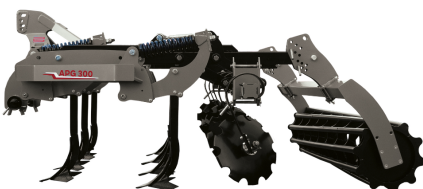

## **Rol-ex cultivator Gruber APG 2.6 m**

Rol-ex cultivator Gruber APG 2.6 m

- 2 rows of tines
- one row of discs
- Number of discs per row - 7 pieces
- Number of tines: 6 pieces
- Tubular roller Ø500
- Spring protection
- maintenance-free hubs
- Powder coating
- Weight: 940 kg
- Power requirement: 90-110 hp