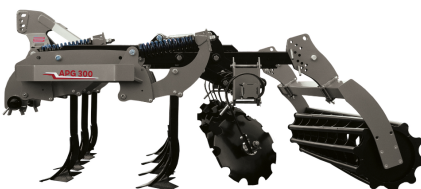

## **Rol-ex cultivator Gruber APG 2.6 m**

Rol-ex cultivator Gruber APG 2.6 m

- 2 rows of tines
- one row of discs
- Number of discs per row - 7 pieces
- Number of tines: 6 pieces
- Tubular roller Ø500
- Spring protection
- maintenance-free hubs
- Powder coating
- Weight: 940 kg
- Power requirement: 90-110 hp