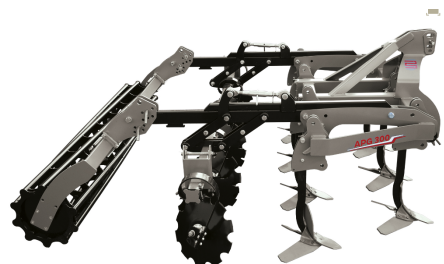

## **Rol-ex cultivator Gruber APG 2.6 m**

Rol-ex cultivator Gruber APG 2.6 m

- 2 rows of tines
- one row of discs
- Number of discs per row - 7 pieces
- Number of tines: 6 pieces
- Tubular roller Ø500
- Spring protection
- maintenance-free hubs
- Powder coating
- Weight: 940 kg
- Power requirement: 90-110 hp