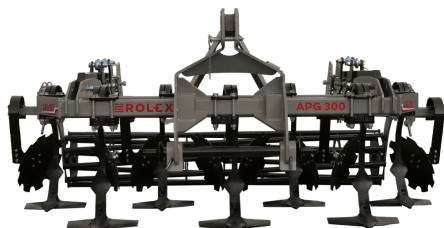

## **Rol-ex cultivator Gruber APG 2.6 m**

Rol-ex cultivator Gruber APG 2.6 m

- 2 rows of tines
- one row of discs
- Number of discs per row - 7 pieces
- Number of tines: 6 pieces
- Tubular roller Ø500
- Spring protection
- maintenance-free hubs
- Powder coating
- Weight: 940 kg
- Power requirement: 90-110 hp