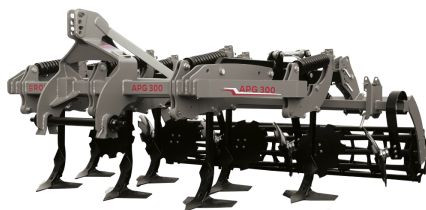

## **Rol-ex cultivator Gruber APG 2.6 m**

Rol-ex cultivator Gruber APG 2.6 m

- 2 rows of tines
- one row of discs
- Number of discs per row - 7 pieces
- Number of tines: 6 pieces
- Tubular roller Ø500
- Spring protection
- maintenance-free hubs
- Powder coating
- Weight: 940 kg
- Power requirement: 90-110 hp