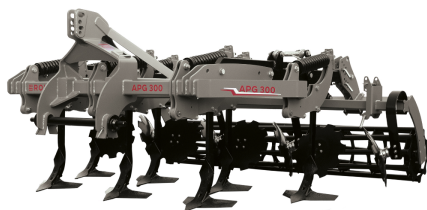

## **Rol-ex cultivator Gruber APG 2.6 m**

Rol-ex cultivator Gruber APG 2.6 m

- 2 rows of tines
- one row of discs
- Number of discs per row - 7 pieces
- Number of tines: 6 pieces
- Tubular roller Ø500
- Spring protection
- maintenance-free hubs
- Powder coating
- Weight: 940 kg
- Power requirement: 90-110 hp