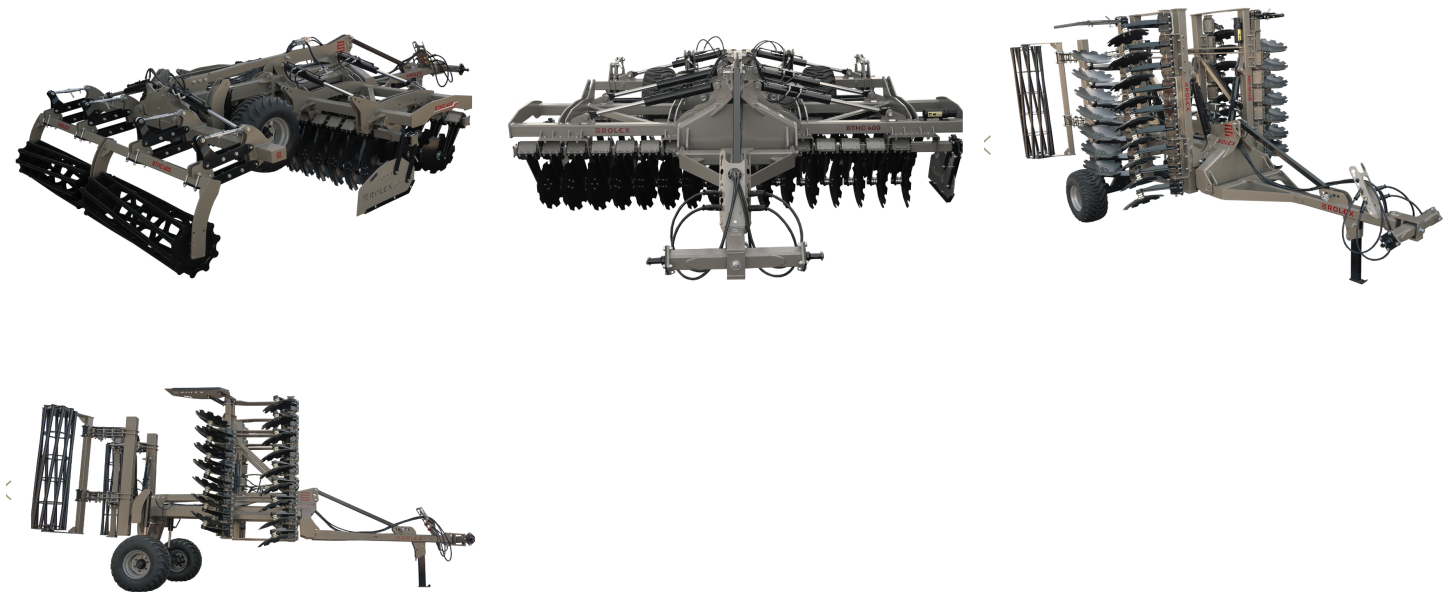

AB GROUP

Rol-ex heavy-duty harrow, hydraulically foldable 4.0 HH

Podstawowe informacje

Cena netto:	70 900 PLN
Marka	Rol-ex
Rok produkcji	2024
Kraj produkcji	PL

Dane Szczegółowe

Zapotrzebowanie mocy [KM]:	130-160
AB GROUP ID:	26377
Lokalizacja	Rzędziany
Lokalizacja, kraj/państwo	Polska
Cena netto	70900
Waluta	PLN
VAT [%]	23,00
Waga transportowa [kg]	3050
Gwarancja [miesiące]	12
type	Sprzęt używany