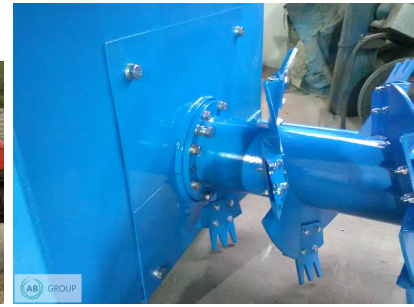

AB GROUP

Luxor Compost Turner PK-1630

Podstawowe informacje

Cena netto:	74 500 PLN
Marka	Luxor
Rok produkcji	2024
Kraj produkcji	PL

Dane Szczegółowe

Zapotrzebowanie mocy [KM]:	90
AB GROUP ID:	25654
Lokalizacja	Rzędziany
Lokalizacja, kraj/państwo	Poland
Cena netto	74500
Waluta	PLN
VAT [%]	23,00
Waga transportowa [kg]	1200
Gwarancja [miesiące]	12
type	Sprzęt używany